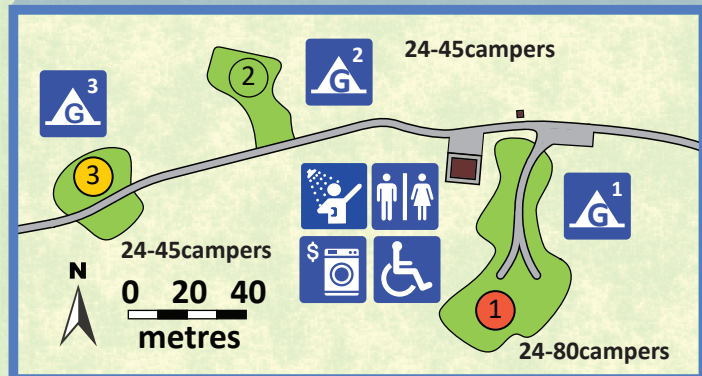

Otonabee CONSERVATION WARSAW CAVES

 All campsites are unserviced

GATEHOUSE | 705-652-3161 or 1-877-816-7604

Open May 8 – October 12, 2020

Sunday – Thursday | 9:00 a.m. – 4:30 p.m.

Friday – Saturday | 9:00 a.m. – 10:00 p.m.

Sunday of a Statutory Holiday Weekend | 9:00 a.m. – 10:00 p.m.